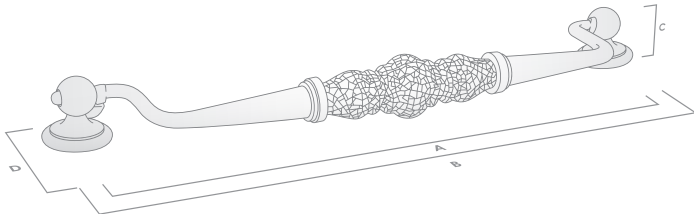

Available Finishes:

White Crackle/Pewter

Cream Crackle/Antique Brass

White/Brushed Nickel

ESTATE

The Heritage Collection

Handle

Code	CTC (A)	Length (B)	Width (D)	Projection (C)	Finish
062.128.16	128mm	154mm	25mm	40mm	White Crackle / Pewter
062.128.17	128mm	154mm	25mm	40mm	Cream Crackle / Antique Brass
062.128.19	128mm	154mm	25mm	40mm	White / Brushed Nickel

Swivel Bail Handle

Code	CTC (A)	Length (B)	Width (D)	Projection (C)	Finish
062.224.16	224mm	245mm	60mm	30mm	White Crackle / Pewter
062.224.17	224mm	245mm	60mm	30mm	Cream Crackle / Antique Brass
062.224.19	224mm	245mm	60mm	30mm	White / Brushed Nickel