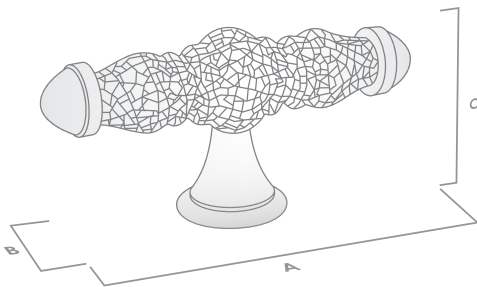

ESTATE

The Heritage Collection

Knob

Code	Length (A)	Width (B)	Projection (C)	Finish
062.035.16	35mm	35mm	32mm	White Crackle / Pewter
062.035.17	35mm	35mm	32mm	Cream Crackle / Antique Brass
062.035.19	35mm	35mm	32mm	White / Brushed Nickel

T-Knob

Code	Length (A)	Width (B)	Projection (C)	Finish
062.090.16	90mm	25mm	42mm	White Crackle / Pewter
062.090.17	90mm	25mm	42mm	Cream Crackle / Antique Brass
062.090.19	90mm	25mm	42mm	White / Brushed Nickel

Available Finishes:

White Crackle/Pewter

Cream Crackle/Antique Brass

White/Brushed Nickel

ESTATE

The Heritage Collection

Handle

Code	CTC (A)	Length (B)	Width (D)	Projection (C)	Finish
062.128.16	128mm	154mm	25mm	40mm	White Crackle / Pewter
062.128.17	128mm	154mm	25mm	40mm	Cream Crackle / Antique Brass
062.128.19	128mm	154mm	25mm	40mm	White / Brushed Nickel