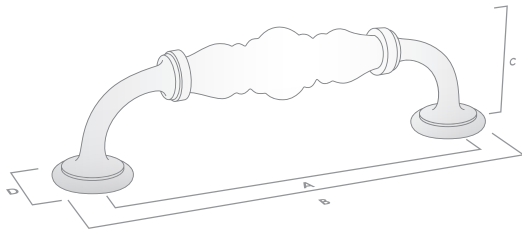

Available Finishes:

White Crackle/Pewter

Cream Crackle/Antique Brass

White/Brushed Nickel

ESTATE

The Heritage Collection

Handle

Code	CTC (A)	Length (B)	Width (D)	Projection (C)	Finish
062.128.16	128mm	154mm	25mm	40mm	White Crackle / Pewter
062.128.17	128mm	154mm	25mm	40mm	Cream Crackle / Antique Brass
062.128.19	128mm	154mm	25mm	40mm	White / Brushed Nickel

Swivel Bail Handle

Code	CTC (A)	Length (B)	Width (D)	Projection (C)	Finish
062.224.16	224mm	245mm	60mm	30mm	White Crackle / Pewter
062.224.17	224mm	245mm	60mm	30mm	Cream Crackle / Antique Brass
062.224.19	224mm	245mm	60mm	30mm	White / Brushed Nickel