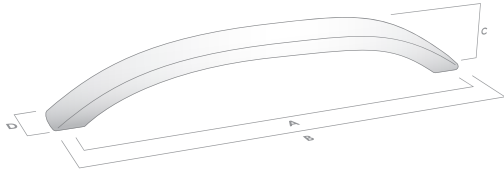

HINCKLEY

THE STATEMENT COLLECTION

HINCKLEY HANDLE

FINISH	CODE	HC	L	W/D	P/H
Matt Black	408.160.04	160mm	184mm	12mm	30mm
Polished Chrome	408.160.06	160mm	184mm	12mm	30mm
Dull Brushed Nickel	408.160.10	160mm	184mm	12mm	30mm
Brushed Brass	408.160.35	160mm	184mm	12mm	30mm
Matt Black	408.320.04	320mm	340mm	12mm	30mm
Polished Chrome	408.320.06	320mm	340mm	12mm	30mm
Dull Brushed Nickel	408.320.10	320mm	340mm	12mm	30mm
Brushed Brass	408.320.35	320mm	340mm	12mm	30mm
Matt Black	408.480.04	480mm	504mm	12mm	30mm
Polished Chrome	408.480.06	480mm	504mm	12mm	30mm
Dull Brushed Nickel	408.480.10	480mm	504mm	12mm	30mm
Brushed Brass	408.480.35	480mm	504mm	12mm	30mm

HC Hole Centres (A)
 L Overall Length (B)
 W/D Width or Diameter (D)
 P/H Projection or Height (C)

AVAILABLE FINISHES:

Matt Black

Polished Chrome

Dull Brushed Nickel

Brushed Brass