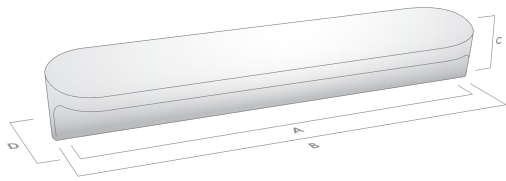

GALLANT

THE STATEMENT COLLECTION

GALLANT KNOB

FINISH	CODE	HC	L	W/D	P/H
Matt Black	400.016.04	16mm	-	32mm	26mm
Dull Brushed Nickel	400.016.10	16mm	-	32mm	26mm
Brushed Brass	400.016.35	16mm	-	32mm	26mm

GALLANT HANDLE

FINISH	CODE	HC	L	W/D	P/H
Matt Black	400.160.04	160mm	172mm	32mm	26mm
Dull Brushed Nickel	400.160.10	160mm	172mm	32mm	26mm
Brushed Brass	400.160.35	160mm	172mm	32mm	26mm
Matt Black	400.320.04	320mm	332mm	32mm	26mm
Dull Brushed Nickel	400.320.10	320mm	332mm	32mm	26mm
Brushed Brass	400.320.35	320mm	332mm	32mm	26mm

HC Hole Centres (A)
 L Overall Length (B)
 W/D Width or Diameter (D)
 P/H Projection or Height (C)

AVAILABLE FINISHES:

Matt Black

Dull Brushed Nickel

Brushed Brass