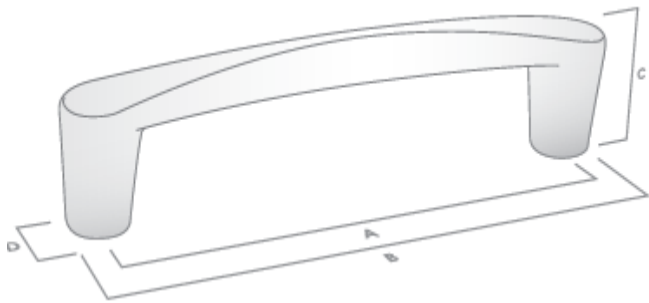

SPUTNIK

THE NOSTALGIA COLLECTION

SPUTNIK HANDLE

FINISH	CODE	HC	L	W/D	P/H
Matt Black	022.128.04	128mm	145mm	18mm	34mm
Polished Chrome	022.128.06	128mm	145mm	18mm	34mm
Satin Chrome	022.128.15	128mm	145mm	18mm	34mm

HC Hole Centres (A)
L Overall Length (B)
W/D Width or Diameter (D)
P/H Projection or Height (C)

AVAILABLE FINISHES: