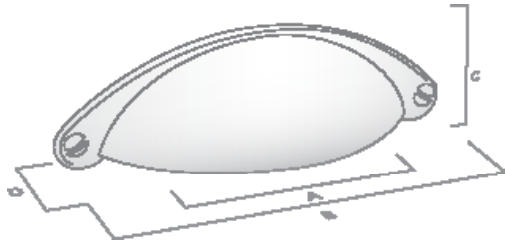

HC Hole Centres (A)
 L Overall Length (B)
 W/D Width or Diameter (D)
 P/H Projection or Height (C)

AVAILABLE FINISHES:

Antique Black

Antique Brass

Pewter

SHAKER

THE HERITAGE COLLECTION

SHAKER CUP PULL